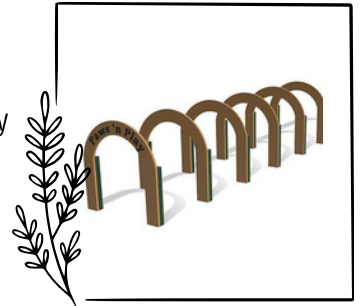

Pup Lover's Club

Support the Moon Dog Park by becoming a member of the Pup Lover's Club! You will receive a free wag bag filled with giveaways, recognition on the Moon Dog Park Facebook page and in the Moon Township messenger magazine.

Price:

- $100.00- per Membership

All benches, tables and equipment are produced in the United States and made from high quality recycled plastic lumber, which withstands the elements and resists vandalism.